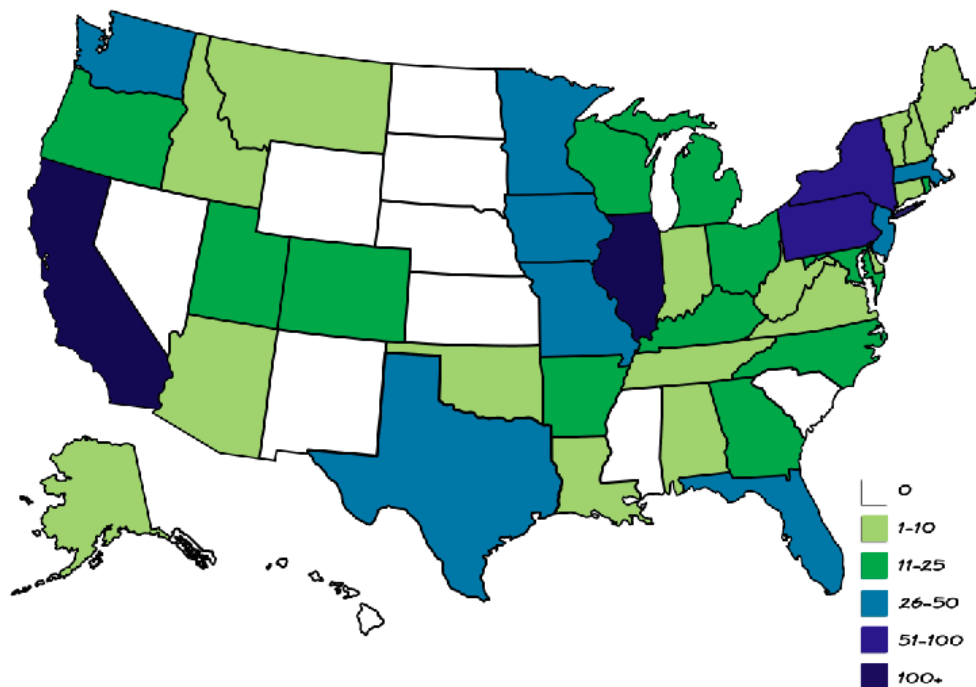

# 2009 Department Connections Survey Results

The Stage Management Special Topics class conducted a survey in October 2009 to explore the connections that the UI Theatre Department has to American regional theatres. Although we may sometimes feel geographically isolated, Iowa has a network that reaches major theatres in nearly every state. So we have created a new social network to help students connect with potential employers.

This survey is designed for students to use as they apply for jobs and internships. If you would like more information on a particular theatre or a region, check the list to see which faculty, staff, and graduate students have connections. A Strong Connection means that the department members know people currently working at the theatre or have worked there themselves. A Weak Connection means that they know people who have worked at the theatre or that they are able to provide some background information on the theatre.

The above map represents the depth of the UI Theatre Department's connections in each state. Each strong connection is indicated by 2 votes and a weak connection by 1 vote. The survey researched 104 major theatre companies and allowed for write-in votes.